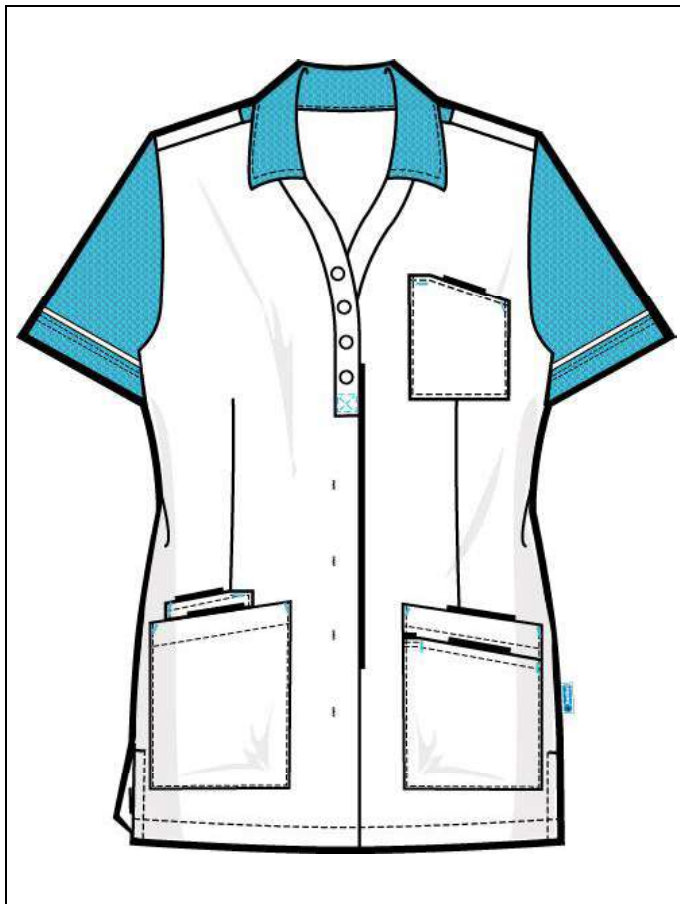

Production

Style 4306

De Berkel

Style: 4306
Season: 4250
Name: Camen- sportline
Category:
Size range: XXS -
Pattern type:
Customer:

Base style:
Fabric: 32600, 66103
Date: 11/29/13 12:30 PM
Modified: 11/28/14 11:40 AM

Label 93048 in left side seam about 5 cm above slit