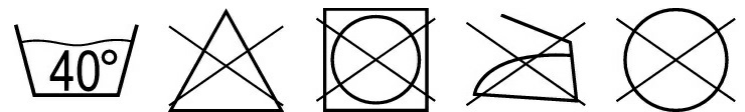

55% Polyester (COOLMAX® PRO)/45% Polyester
150 g/m²

Single Jersey Meterware.

Industriewäsche-Kategorie C2