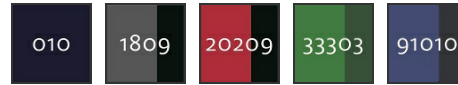

## 18083-801 Polo-Shirt

MASCOT® ACCELERATE

- XS
- XS ONE
- S
- S ONE
- M
- M ONE
- L
- L ONE
- XL
- XL ONE
- 2XL
- 2XLONE
- 3XL
- 3XLONE
- 4XL
- 4XLONE